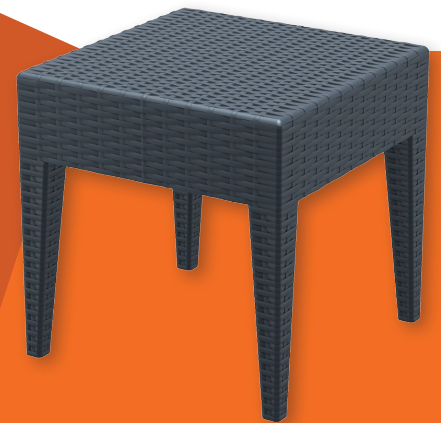

Siesta
exclusive

TEQUILA LOUNGE COFFEE SIDE TABLE 450 X 450

ABOUT THE TEQUILA LOUNGE SIDE COFFEE TABLE

The Tequila Side Coffee Table is an injection moulded resin table, the non-metallic frame will never unravel, rust or decay. Reinforced with glass fibre to strengthen the legs and boost the weight capacity. The Tequila Side Coffee Table is designed for outdoor use, UV stable and weather proof, it will not fade or go brittle in Australia's harsh outdoor conditions. Strong yet lightweight, this table will add class to your venue. It's sleek profile is pleasant to the eye so this table is as charming as it is functional. Very easy to clean, just hose it down.

FEATURES

- Suitable for indoor and outdoor commercial use
- Made of UV stabilised polypropylene
- Dimensions: 450W x 450D x 450H
- Unit Weight: 2.5kg
- Supplied unassembled – easy to assemble
- Weather resistant, UV Stabilised
- Stocked In: Anthracite, Chocolate
- Special Order Colours: White
- Replaceable feet
- Matching Products: Tequila Lounge Coffee Table, All Resin Rattan Range Products
- Made in Europe